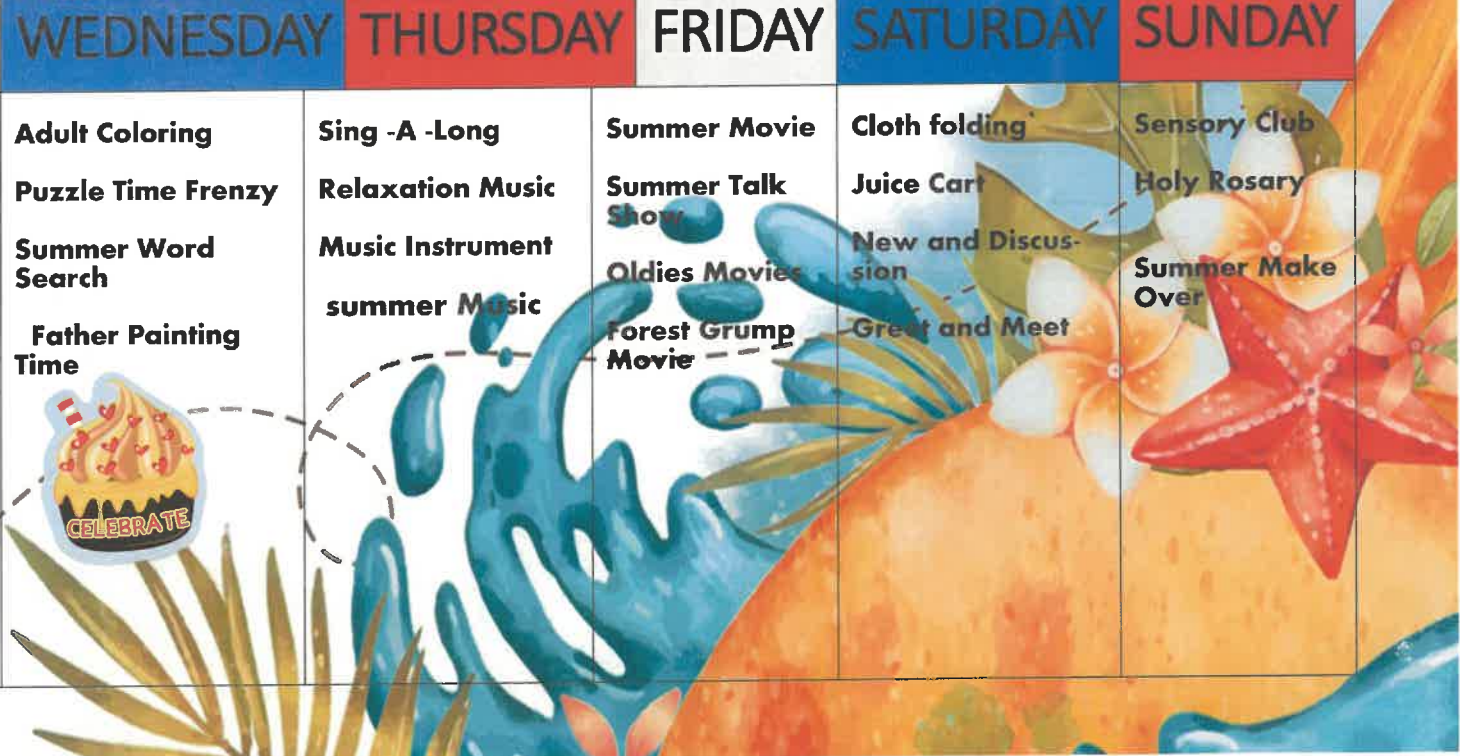

- 07/17 Summer Painting
- 07/18 Chronic Disease Seminar
- 07/19 Gorgeous Grandmom Spa Day
- 07/20 Saturday Service
- 07/21 Summer Ice Cream Cart
- 07/22 Christmas in July
- 07/23 Afternoon Movie Bad Boy2
- 07/24 Hawaiian Birthday Party
- 07/ 25 Men Connect Club
- 07/26 Outdoor Olympic opening
- 07/27 Saturday Bingo Time
- 07/28 Sunday Service
- 07/29 Make waffle with Tiffany.
- 07/30 Sunshine Club
- 07/31 Make your own

Happy
4th
of
July

July

- Braford Graves- 7-29
- Brenda Haase- 7-30
- Jeanbaptiste Ernst 7-20
- David Kerness 7-13
- Ana Madridsierra 7-26
- James Mctamney 7-17
- Fred Silver 7-09
- John Bohanyi 7- 28
- Fiyero Hildegard 7- 29
- Kathrine Sinton 7-09

MONDAY	TUESDAY	WEDNESDAY	THURSDAY	FRIDAY	SATURDAY	SUNDAY

Price is Right	Nail Beauty.	Adult Coloring	Sing -A -Long	Summer Movie	Cloth folding	Sensory Club
Minute to Win	Hand Message	Puzzle Time Frenzy	Relaxation Music	Summer Talk Show	Juice Cart	Holy Rosary
What's My Line	Summer Aromatherapy	Summer Word Search	Music Instrument	Oldies Movies	New and Discussion	Summer Make Over
Conversation Game	Meditation	Father Painting Time	summer Music	Forest Grump Movie	Great and Meet	

DAYROOM CALENDAR